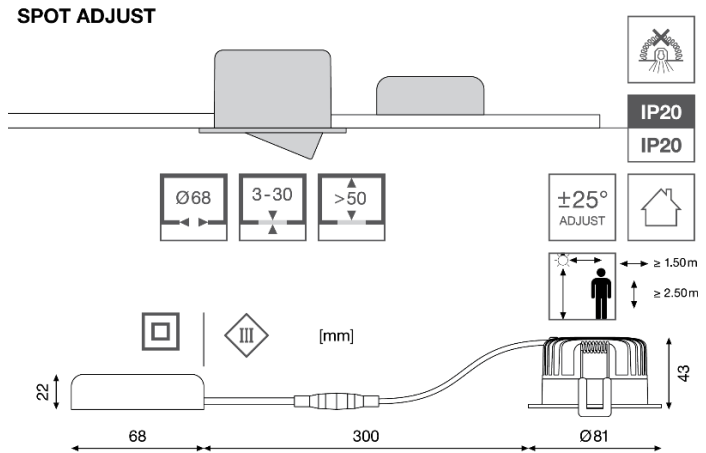

Treiber dimmbar PC, Plug & Play  
Masse Konverter: L 68 x B 55 x H 22mm

	✓	✓	✓	○
				Preset
	ON 1 2	ON 1 2	ON 1 2	ON 1 2
Current (CC)	85mA	140mA	180mA	140mA
Power	4W	6W	8W	6W
% rated lumen	50%	80%	100%	80%