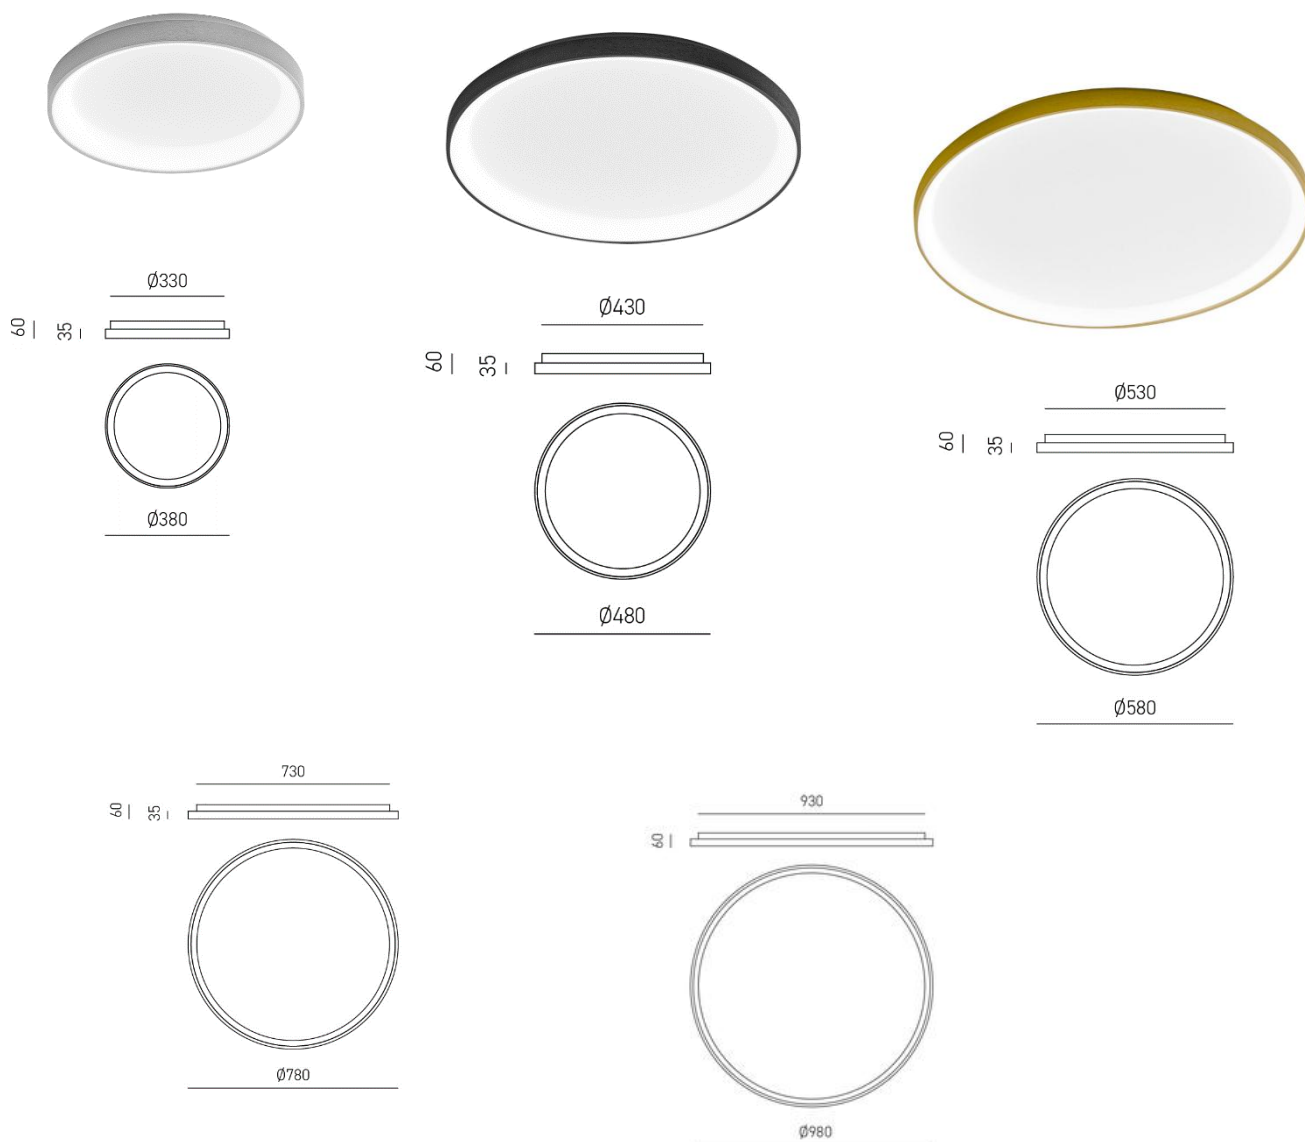

Decken- / Wandleuchten LED

Aufbauleuchte **KRIZIA**

Artikel	Technik	Lichtfarbe	weiss	schwarz	gold	Preis
KRIZIA 380	30W, 2400-2600lm	3000K	165.kri380.w3.28	165.kri380.b3.28	165.kri380.g3.28	182.-
KRIZIA 480	38W, 3100-3300lm	3000K	165.kri480.w3.28	165.kri480.b3.28	165.kri480.g3.28	239.-
KRIZIA 580	50W, 3900-4100lm	3000K	165.kri580.w3.28	165.kri580.b3.28	165.kri580.g3.28	299.-
KRIZIA 780	60W, 5000-5300lm	3000K	165.kri780.w3.28	165.kri780.b3.28	165.kri780.g3.28	459.-
KRIZIA 980	80W, 5400-5800lm	3000K	165.kri980.w3.28	165.kri980.b3.28	165.kri980.g3.28	762.-

Bestellen bei becalicht@becalicht.ch oder +41 81 252 16 33