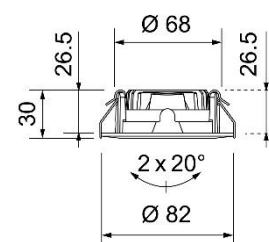

- **Ausschnitt:** 68 - 80mm
- **Aussendurchmesser:** 82 - 92mm
- **Einbautiefe:** 26.5mm
- **Schwenkbar:** ja

SUR 6 flat
Bohrloch Ø 68mm

SUR 7 flat
Bohrloch Ø 68-80mm